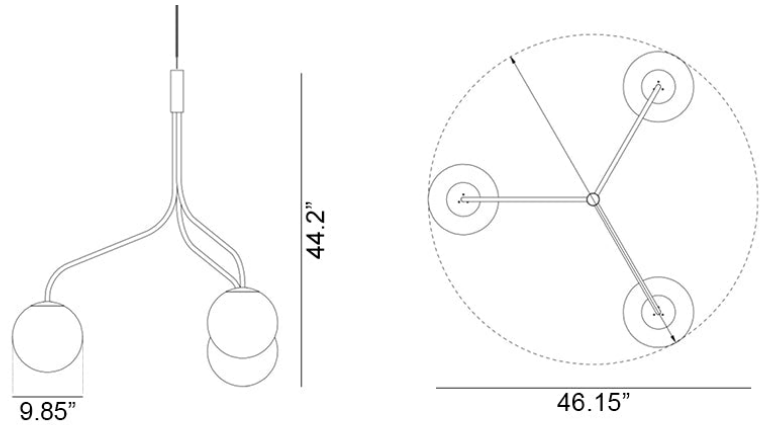

Curve Cluster Single Large Glass D250 Pendant Spec Sheet

Code / Color
16047378US / Copper
16047301US / White

Technology
3 x 11.5 E26 A19 LED Bulb
- Lumens: 1100
- Color Temperature: 3000K
- Volts: 120
- Dimmable: Yes

Mounting
Designed to be mounted on standard
4-inch electrical box

Cord
- Length: 6 Feet
- Color: Black or White

Canopy
Black or White (Height: 1" x Diameter:
4.75")

Dimensions
- W 46.15 - inches
- H 44.2 - inches
- L 46.15 - inches

Certifications
cUL Certified

Manufacturer: Zero

Designer: Front Design

This spec sheet was generated on Feb 2025. For updated specifications, pricing, stock availability, and lead times, please scan the QR code.

AT FIVE

Tel: 646-770-4493 | Email: info@at-five.com