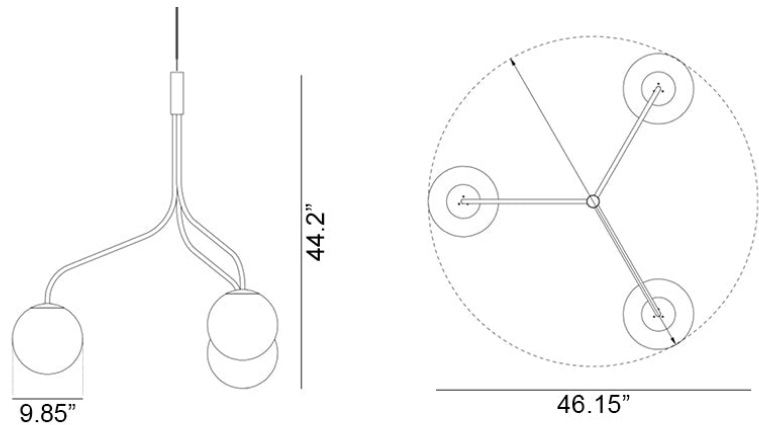

Curve Cluster Single Large Glass D250 Pendant Spec Sheet

Code / Color
16047378US / Copper
16047301US / White

Technology
3 x 11.5 E26 A19 LED Bulb
- Lumens: 1100
- Color Temperature: 3000K
- Volts: 120
- Dimmable: Yes

Mounting
Designed to be mounted on standard
4-inch electrical box

Cord
- Length: 6 Feet
- Color: Black or White

Canopy
Black or White (Height: 1" x Diameter:
4.75")

Dimensions
- W 46.15 - inches
- H 44.2 - inches
- L 46.15 - inches

Certifications
cUL Certified

Manufacturer: Zero

Designer: Front Design

AT FIVE

Tel: 646-770-4493 | Email: info@at-five.com

At Five is dedicated to sustainable lighting solutions designed to evolve with the spaces they inhabit. To support long-term use and reduce environmental impact, replacement parts are available for this product. For details or assistance, please reach out to us at:info@at-five.com.