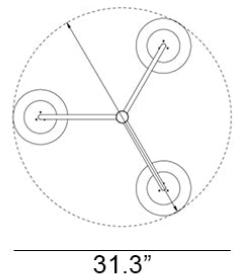

This spec sheet was generated on Feb 2025. For updated specifications, pricing, stock availability, and lead times, please scan the QR code.

AT FIVE

Tel: 646-770-4493 | Email: info@at-five.com