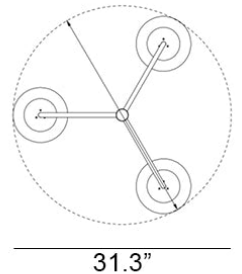

Curve Cluster Single Small Glass D200 Pendant Spec Sheet

Code / Color
16044178US / Copper
16044101US / White

Technology
3 x 11.5 E26 A19 LED Bulb
- Lumens: 1100
- Color Temperature: 3000K
- Volts: 120
- Dimmable: Yes

Mounting
Designed to be mounted on standard
4-inch electrical box

Cord
- Length: 6 Feet
- Color: Black or White

Canopy
Black or White (Height: 1" x Diameter:
4.75")

Dimensions
- W 31.3 - inches
- H 36.5 - inches
- L 31.3 - inches

Certifications
cUL Certified

Manufacturer: Zero

Designer: Front Design

36.5"

7.85"

31.3"

This spec sheet was generated on May 2026. For updated specifications, pricing, stock availability, and lead times, please scan the QR code.