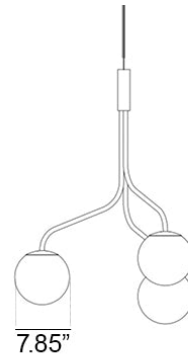

Curve Cluster Single Small Glass D200 Pendant Spec Sheet

Code / Color
16044178US / Copper
16044101US / White

Technology
3 x 11.5 E26 A19 LED Bulb
- Lumens: 1100
- Color Temperature: 3000K
- Volts: 120
- Dimmable: Yes

Mounting
Designed to be mounted on standard
4-inch electrical box

Cord
- Length: 6 Feet
- Color: Black or White

Canopy
Black or White (Height: 1" x Diameter:
4.75")

Dimensions
- W 31.3 - inches
- H 36.5 - inches
- L 31.3 - inches

Certifications
cUL Certified

Manufacturer: Zero

Designer: Front Design

36.5"

7.85"

31.3"

This spec sheet was generated on May 2026. For updated specifications, pricing, stock availability, and lead times, please scan the QR code.