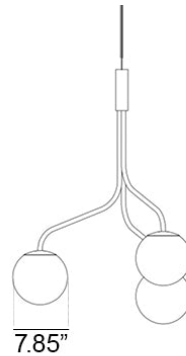

This spec sheet was generated on Feb 2025. For updated specifications, pricing, stock availability, and lead times, please scan the QR code.

AT FIVE

Tel: 646-770-4493 | Email: info@at-five.com