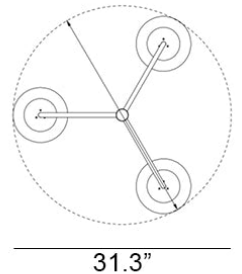

This spec sheet was generated on Feb 2025. For updated specifications, pricing, stock availability, and lead times, please scan the QR code.

AT FIVE

Tel: 646-770-4493 | Email: info@at-five.com