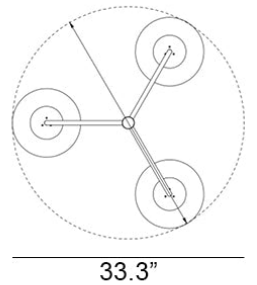

Curve Cluster Single Small Glass D250 Pendant Spec Sheet

Code / Color
16044378US / Copper
16044301US / White

Technology
3 x 11.5 E26 A19 LED Bulb
- Lumens: 1100
- Color Temperature: 3000K
- Volts: 120
- Dimmable: Yes

Mounting
Designed to be mounted on standard
4-inch electrical box

Cord
- Length: 6 Feet
- Color: Black or White

Canopy
Black or White (Height: 1" x Diameter:
4.75")

Dimensions
- W 33.3 - inches
- H 38.6 - inches
- L 33.3 - inches

Certifications
cUL Certified

Manufacturer: Zero

Designer: Front Design

This spec sheet was generated on Feb 2025. For updated specifications, pricing, stock availability, and lead times, please scan the QR code.

AT FIVE

Tel: 646-770-4493 | Email: info@at-five.com