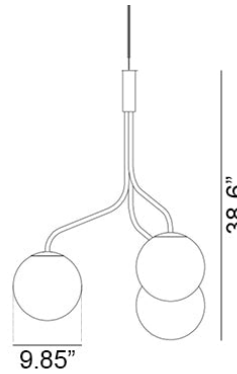

Curve Cluster Single Small Glass D250 Pendant Spec Sheet

Code / Color
16044378US / Copper
16044301US / White

Technology
3 x 11.5 E26 A19 LED Bulb
- Lumens: 1100
- Color Temperature: 3000K
- Volts: 120
- Dimmable: Yes

Mounting
Designed to be mounted on standard
4-inch electrical box

Cord
- Length: 6 Feet
- Color: Black or White

Canopy
Black or White (Height: 1" x Diameter:
4.75")

Dimensions
- W 33.3 - inches
- H 38.6 - inches
- L 33.3 - inches

Certifications
cUL Certified

Manufacturer: Zero

Designer: Front Design

This spec sheet was generated on Feb 2025. For updated specifications, pricing, stock availability, and lead times, please scan the QR code.

AT FIVE

Tel: 646-770-4493 | Email: info@at-five.com