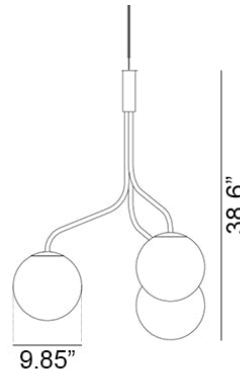

Curve Cluster Single Small Glass D250 Pendant Spec Sheet

Code / Color
16044378US / Copper
16044301US / White

Technology
3 x 11.5 E26 A19 LED Bulb
- Lumens: 1100
- Color Temperature: 3000K
- Volts: 120
- Dimmable: Yes

Mounting
Designed to be mounted on standard
4-inch electrical box

Cord
- Length: 6 Feet
- Color: Black or White

Canopy
Black or White (Height: 1" x Diameter:
4.75")

Dimensions
- W 33.3 - inches
- H 38.6 - inches
- L 33.3 - inches

Certifications
cUL Certified

Manufacturer: Zero

Designer: Front Design

This spec sheet was generated on Feb 2025. For updated specifications, pricing, stock availability, and lead times, please scan the QR code.

AT FIVE

Tel: 646-770-4493 | Email: info@at-five.com