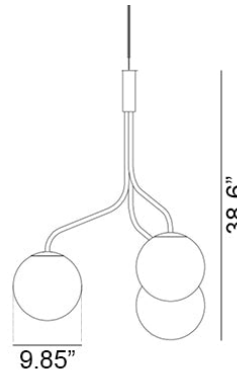

Curve Cluster Single Small Glass D250 Pendant Spec Sheet

Code / Color
16044378US / Copper
16044301US / White

Technology
3 x 11.5 E26 A19 LED Bulb
- Lumens: 1100
- Color Temperature: 3000K
- Volts: 120
- Dimmable: Yes

Mounting
Designed to be mounted on standard
4-inch electrical box

Cord
- Length: 6 Feet
- Color: Black or White

Canopy
Black or White (Height: 1" x Diameter:
4.75")

Dimensions
- W 33.3 - inches
- H 38.6 - inches
- L 33.3 - inches

Certifications
cUL Certified

Manufacturer: Zero

Designer: Front Design

AT FIVE

Tel: 646-770-4493 | Email: info@at-five.com

At Five is dedicated to sustainable lighting solutions designed to evolve with the spaces they inhabit. To support long-term use and reduce environmental impact, replacement parts are available for this product. For details or assistance, please reach out to us at: info@at-five.com.