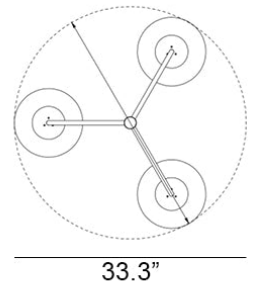

Curve Cluster Single Small Glass D250 Pendant Spec Sheet

Code / Color
16044378US / Copper
16044301US / White

Technology
3 x 11.5 E26 A19 LED Bulb
- Lumens: 1100
- Color Temperature: 3000K
- Volts: 120
- Dimmable: Yes

Mounting
Designed to be mounted on standard
4-inch electrical box

Cord
- Length: 6 Feet
- Color: Black or White

Canopy
Black or White (Height: 1" x Diameter:
4.75")

Dimensions
- W 33.3 - inches
- H 38.6 - inches
- L 33.3 - inches

Certifications
cUL Certified

Manufacturer: Zero

Designer: Front Design

AT FIVE

Tel: 646-770-4493 | Email: info@at-five.com

At Five is dedicated to sustainable lighting solutions designed to evolve with the spaces they inhabit. To support long-term use and reduce environmental impact, replacement parts are available for this product. For details or assistance, please reach out to us at: info@at-five.com.