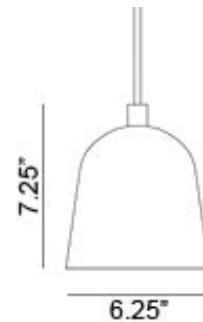

This spec sheet was generated on Jun 2026. For updated specifications, pricing, stock availability, and lead times, please scan the QR code.

AT FIVE

Tel: 646-770-4493 | Email: info@at-five.com

At Five is dedicated to sustainable lighting solutions designed to evolve with the spaces they inhabit. To support long-term use and reduce environmental impact, replacement parts are available for this product. For details or assistance, please reach out to us at: info@at-five.com.