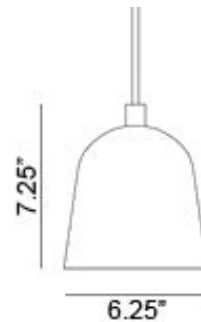

This spec sheet was generated on Feb 2025. For updated specifications, pricing, stock availability, and lead times, please scan the QR code.

AT FIVE

Tel: 646-770-4493 | Email: info@at-five.com