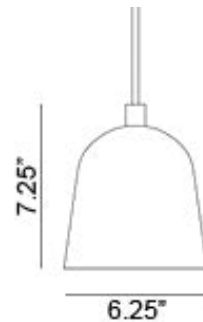

AT FIVE

Tel: 646-770-4493 | Email: info@at-five.com