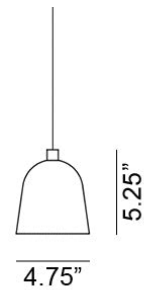

This spec sheet was generated on Feb 2025. For updated specifications, pricing, stock availability, and lead times, please scan the QR code.

AT FIVE

Tel: 646-770-4493 | Email: info@at-five.com