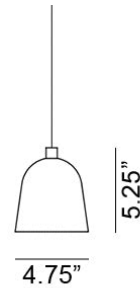

This spec sheet was generated on Mar 2025. For updated specifications, pricing, stock availability, and lead times, please scan the QR code.

AT FIVE

Tel: 646-770-4493 | Email: info@at-five.com