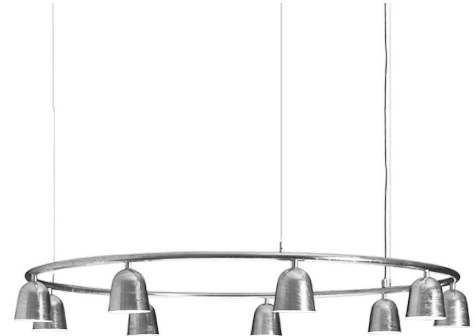

Convex Circle 1400 Pendant Spec Sheet

Code / Color
8409506-27US / Black
8409583-27US / Galvanized
8409501-27US / White

Technology
9 x 6.5 GU10 MR16 LED Bulb
- Lumens: 500
- Color Temperature: 3000K
- Volts: 120
- Dimmable: Yes

Mounting
Designed to be mounted on standard
4-inch electrical box

Cord
- Length: 6 Feet
- Color: Black, White or Clear

Canopy
Black or White (Height: 1" x Diameter:
4.75")

Dimensions
- W 55.0 - inches
- H 6.5 - inches
- L 55.0 - inches

Certifications
cUL Certified

Manufacturer: Zero

Designer: Jens Fager

This spec sheet was generated on Jun 2026. For updated specifications, pricing, stock availability, and lead times, please scan the QR code.

AT FIVE

Tel: 646-770-4493 | Email: info@at-five.com

At Five is dedicated to sustainable lighting solutions designed to evolve with the spaces they inhabit. To support long-term use and reduce environmental impact, replacement parts are available for this product. For details or assistance, please reach out to us at: info@at-five.com.