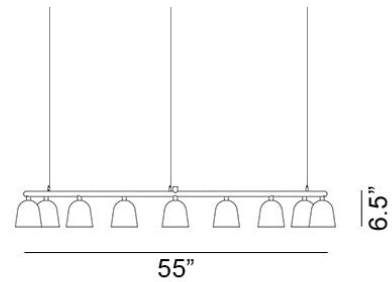

Convex Circle 1400 Pendant Spec Sheet

Code / Color
8409506-27US / Black
8409583-27US / Galvanized
8409501-27US / White

Technology
9 x 6.5 GU10 MR16 LED Bulb
- Lumens: 500
- Color Temperature: 3000K
- Volts: 120
- Dimmable: Yes

Mounting
Designed to be mounted on standard
4-inch electrical box

Cord
- Length: 6 Feet
- Color: Black, White or Clear

Canopy
Black or White (Height: 1" x Diameter:
4.75")

Dimensions
- W 55.0 - inches
- H 6.5 - inches
- L 55.0 - inches

Certifications
cUL Certified

Manufacturer: Zero

Designer: Jens Fager

This spec sheet was generated on Jun 2026. For updated specifications, pricing, stock availability, and lead times, please scan the QR code.

AT FIVE

Tel: 646-770-4493 | Email: info@at-five.com

At Five is dedicated to sustainable lighting solutions designed to evolve with the spaces they inhabit. To support long-term use and reduce environmental impact, replacement parts are available for this product. For details or assistance, please reach out to us at: info@at-five.com.