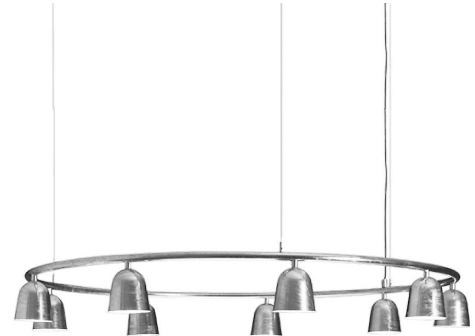

Convex Circle 1400 Pendant Spec Sheet

Code / Color
8409506-27US / Black
8409583-27US / Galvanized
8409501-27US / White

Technology
9 x 6.5 GU10 MR16 LED Bulb
- Lumens: 500
- Color Temperature: 3000K
- Volts: 120
- Dimmable: Yes

Mounting
Designed to be mounted on standard
4-inch electrical box

Cord
- Length: 6 Feet
- Color: Black, White or Clear

Canopy
Black or White (Height: 1" x Diameter:
4.75")

Dimensions
- W 55.0 - inches
- H 6.5 - inches
- L 55.0 - inches

Certifications
cUL Certified

Manufacturer: Zero

Designer: Jens Fager

This spec sheet was generated on Feb 2025. For updated specifications, pricing, stock availability, and lead times, please scan the QR code.

AT FIVE

Tel: 646-770-4493 | Email: info@at-five.com