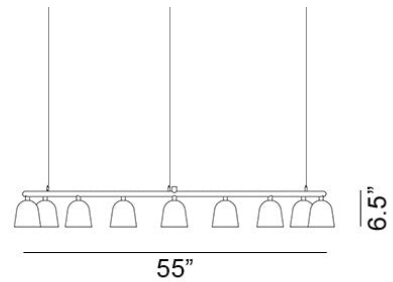

Convex Circle 1400 Pendant Spec Sheet

Code / Color
8409506-27US / Black
8409583-27US / Galvanized
8409501-27US / White

Technology
9 x 6.5 GU10 MR16 LED Bulb
- Lumens: 500
- Color Temperature: 3000K
- Volts: 120
- Dimmable: Yes

Mounting
Designed to be mounted on standard
4-inch electrical box

Cord
- Length: 6 Feet
- Color: Black, White or Clear

Canopy
Black or White (Height: 1" x Diameter:
4.75")

Dimensions
- W 55.0 - inches
- H 6.5 - inches
- L 55.0 - inches

Certifications
cUL Certified

Manufacturer: Zero

Designer: Jens Fager

This spec sheet was generated on Feb 2025. For updated specifications, pricing, stock availability, and lead times, please scan the QR code.

AT FIVE

Tel: 646-770-4493 | Email: info@at-five.com