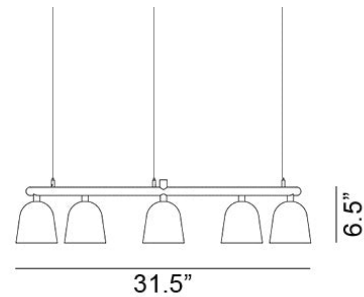

Convex Circle 800 Pendant Spec Sheet

Code / Color
8409306-27US / Black
8409383-27US / Galvanized
8409301-27US / White

Technology
5 x 6.5 GU10 MR16 LED Bulb
- Lumens: 500
- Color Temperature: 3000K
- Volts: 120
- Dimmable: Yes

Mounting
Designed to be mounted on standard
4-inch electrical box

Cord
- Length: 6 Feet
- Color: Black, White or Clear

Canopy
Black or White (Height: 1" x Diameter:
4.75")

Dimensions
- W 31.5 - inches
- H 6.5 - inches
- L 31.5 - inches

Certifications
cUL Certified

Manufacturer: Zero

Designer: Jens Fager

This spec sheet was generated on Mar 2025. For updated specifications, pricing, stock availability, and lead times, please scan the QR code.

AT FIVE

Tel: 646-770-4493 | Email: info@at-five.com