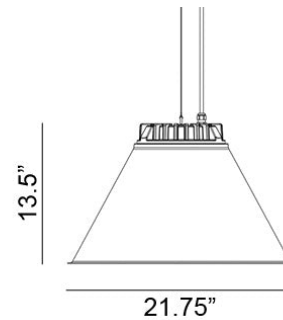

City Pendant Spec Sheet

Code / Color
3391366US / Beige Gray
3391306US / Black

Technology
1 x 11.5 E26 A19 LED Bulb
- Lumens: 1100
- Color Temperature: 3000K
- Volts: 120
- Dimmable: Yes

Mounting
Designed to be mounted on standard
4-inch electrical box

Cord
- Length: 6 Feet
- Color: Black

Canopy
Black or White (Height: 1.15" x
Diameter: 8.25")

Dimensions
- W 21.8 - inches
- H 13.5 - inches
- L 21.8 - inches

Certifications
cUL Certified

Manufacturer: Zero

Designer: Thomas Bernstrand

This spec sheet was generated on Feb 2025. For updated specifications, pricing, stock availability, and lead times, please scan the QR code.

AT FIVE

Tel: 646-770-4493 | Email: info@at-five.com