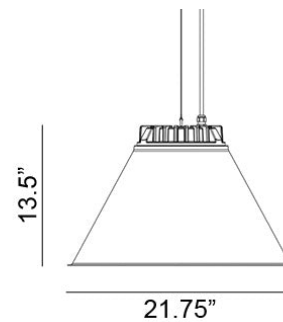

City Pendant Spec Sheet

Code / Color
3391366US / Beige Gray
3391306US / Black

Technology
1 x 11.5 E26 A19 LED Bulb
- Lumens: 1100
- Color Temperature: 3000K
- Volts: 120
- Dimmable: Yes

Mounting
Designed to be mounted on standard
4-inch electrical box

Cord
- Length: 6 Feet
- Color: Black

Canopy
Black or White (Height: 1.15" x
Diameter: 8.25")

Dimensions
- W 21.8 - inches
- H 13.5 - inches
- L 21.8 - inches

Certifications
cUL Certified

Manufacturer: Zero

Designer: Thomas Bernstrand

AT FIVE

Tel: 646-770-4493 | Email: info@at-five.com

At Five is dedicated to sustainable lighting solutions designed to evolve with the spaces they inhabit. To support long-term use and reduce environmental impact, replacement parts are available for this product. For details or assistance, please reach out to us at: info@at-five.com.