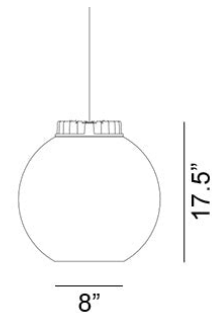

City Globe Gray Shade Pendant Spec Sheet

Code / Color

8417306US / Black Cog / Cognac Inner Glass
8418306US / Black Cog / Gray Inner Glass
8419306US / Black Cog / Red Inner Glass
8417301US / White Cog / Cognac Inner Glass
8418301US / White Cog / Gray Inner Glass
8419301US / White Cog / Red Inner Glass

Technology

1 x 11.5 GU24 A19 LED Bulb
- Lumens: 1100
- Color Temperature: 3000K
- Volts: 120
- Dimmable: Yes

Mounting

Designed to be mounted on standard 4-inch electrical box

Cord

- Length: 6 Feet
- Color: Black or White

Canopy

Black or White (Height: 1.15" x Diameter: 8.25")

Dimensions

- W 15.75 - inches
- H 17.5 - inches
- L 15.75 - inches

Certifications

cUL Certified

Manufacturer: Zero

Designer: Thomas Bernstrand