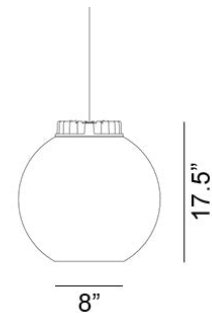

City Globe Gray Shade Pendant Spec Sheet

Code / Color
8417306US / Black Cog / Cognac Inner Glass
8418306US / Black Cog / Gray Inner Glass
8419306US / Black Cog / Red Inner Glass
8417301US / White Cog / Cognac Inner Glass
8418301US / White Cog / Gray Inner Glass
8419301US / White Cog / Red Inner Glass

Technology
1 x 11.5 GU24 A19 LED Bulb
- Lumens: 1100
- Color Temperature: 3000K
- Volts: 120
- Dimmable: Yes

Mounting
Designed to be mounted on standard 4-inch electrical box

Cord
- Length: 6 Feet
- Color: Black or White

Canopy
Black or White (Height: 1.15" x Diameter: 8.25")

Dimensions
- W 15.75 - inches
- H 17.5 - inches
- L 15.75 - inches

Certifications
cUL Certified

Manufacturer: Zero

Designer: Thomas Bernstrand

This spec sheet was generated on Feb 2025. For updated specifications, pricing, stock availability, and lead times, please scan the QR code.