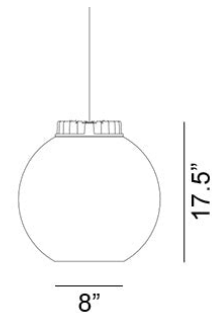

# City Globe Gray Shade Pendant Spec Sheet

Code / Color  
8417306US / Black Cog / Cognac Inner Glass  
8418306US / Black Cog / Gray Inner Glass  
8417301US / White Cog / Cognac Inner Glass  
8418301US / White Cog / Gray Inner Glass

Technology  
1 x 11.5 GU24 A19 LED Bulb  
- Lumens: 1100  
- Color Temperature: 3000K  
- Volts: 120  
- Dimmable: Yes

Mounting  
Designed to be mounted on standard 4-inch electrical box

Cord  
- Length: 6 Feet  
- Color: Black or White

Canopy  
Black or White (Height: 1.15" x Diameter: 8.25")

Dimensions  
- W 15.75 - inches  
- H 17.5 - inches  
- L 15.75 - inches

Certifications  
cUL Certified

Manufacturer: Zero

Designer: Thomas Bernstrand