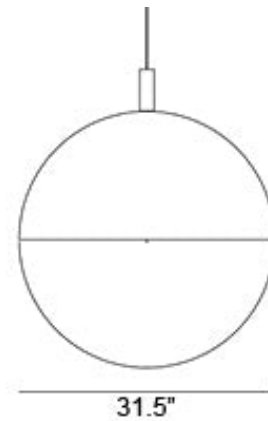

Camouflage 800 Pendant Spec Sheet

Code / Color
7836101US / White

Technology
1 x 11.5 E26 A19 LED Bulb
- Lumens: 1100
- Color Temperature: 3000K
- Volts: 120
- Dimmable: Yes

Mounting
Designed to be mounted on standard
4-inch electrical box

Cord
- Length: 6 Feet
- Color: Clear

Canopy
Black or White (Height: 1" x Diameter:
4.75")

Dimensions
- W 31.5 - inches
- L 31.5 - inches

Certifications
cUL Certified

Manufacturer: Zero

Designer: Front Design