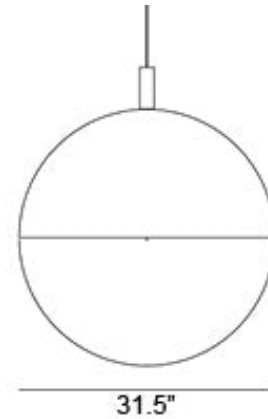

Camouflage 800 Pendant Spec Sheet

Code / Color
7836101US / White

Technology
1 x 11.5 E26 A19 LED Bulb
- Lumens: 1100
- Color Temperature: 3000K
- Volts: 120
- Dimmable: Yes

Mounting
Designed to be mounted on standard
4-inch electrical box

Cord
- Length: 6 Feet
- Color: Clear

Canopy
Black or White (Height: 1" x Diameter:
4.75")

Dimensions
- W 31.5 - inches
- L 31.5 - inches

Certifications
cUL Certified

Manufacturer: Zero

Designer: Front Design