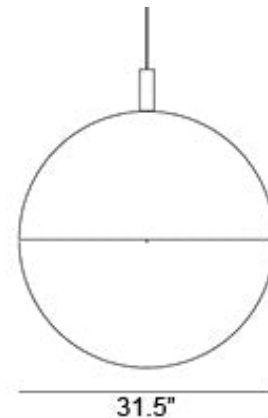

# Camouflage 800 Pendant Spec Sheet

Code / Color  
7836101US / White

Technology  
1 x 11.5 E26 A19 LED Bulb  
- Lumens: 1100  
- Color Temperature: 3000K  
- Volts: 120  
- Dimmable: Yes

Mounting  
Designed to be mounted on standard  
4-inch electrical box

Cord  
- Length: 6 Feet  
- Color: Clear

Canopy  
Black or White (Height: 1" x Diameter:  
4.75")

Dimensions  
- W 31.5 - inches  
- L 31.5 - inches

Certifications  
cUL Certified

Manufacturer: Zero

Designer: Front Design