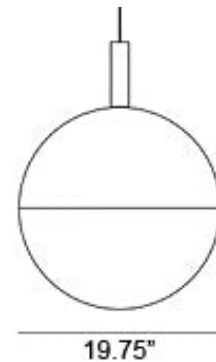

Camouflage 500 Pendant Spec Sheet

Code / Color
7837101US / White

Technology
1 x 11.5 E26 A19 LED Bulb
- Lumens: 1100
- Color Temperature: 3000K
- Volts: 120
- Dimmable: Yes

Mounting
Designed to be mounted on standard
4-inch electrical box

Cord
- Length: 6 Feet
- Color: Clear

Canopy
Black or White (Height: 1" x Diameter:
4.75")

Dimensions
- W 19.8 - inches
- L 19.8 - inches

Certifications
cUL Certified

Manufacturer: Zero

Designer: Front Design