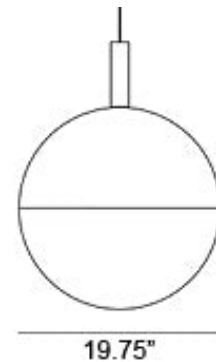

# Camouflage 500 Pendant Spec Sheet

Code / Color  
7837101US / White

Technology  
1 x 11.5 E26 A19 LED Bulb  
- Lumens: 1100  
- Color Temperature: 3000K  
- Volts: 120  
- Dimmable: Yes

Mounting  
Designed to be mounted on standard  
4-inch electrical box

Cord  
- Length: 6 Feet  
- Color: Clear

Canopy  
Black or White (Height: 1" x Diameter:  
4.75")

Dimensions  
- W 19.8 - inches  
- L 19.8 - inches

Certifications  
cUL Certified

Manufacturer: Zero

Designer: Front Design