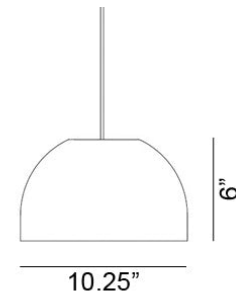

Bob Pendant Spec Sheet

Code / Color
19100106-30US / Black
19100101-30US / White

Technology
1 x 10 GU24 Puck LED Bulb
- Lumens: 800
- Color Temperature: 3000K
- Volts: 120
- Dimmable: Yes

Mounting
Designed to be mounted on standard
4-inch electrical box

Cord
- Length: 6 Feet
- Color: Black or White

Canopy
Black or White (Height: 1" x Diameter:
4.75")

Dimensions
- W 10.3 - inches
- H 6.0 - inches
- L 10.3 - inches

Certifications
cUL Certified

Manufacturer: Zero

Designer: Thomas Bernstrand

This spec sheet was generated on Jun 2026. For updated specifications, pricing, stock availability, and lead times, please scan the QR code.

AT FIVE

Tel: 646-770-4493 | Email: info@at-five.com

At Five is dedicated to sustainable lighting solutions designed to evolve with the spaces they inhabit. To support long-term use and reduce environmental impact, replacement parts are available for this product. For details or assistance, please reach out to us at: info@at-five.com.