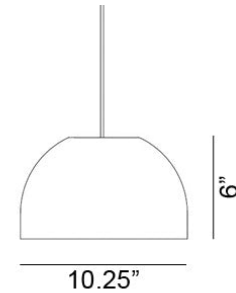

Bob Pendant Spec Sheet

Code / Color
19100106-30US / Black
19100101-30US / White

Technology
1 x 10 GU24 Puck LED Bulb
- Lumens: 800
- Color Temperature: 3000K
- Volts: 120
- Dimmable: Yes

Mounting
Designed to be mounted on standard
4-inch electrical box

Cord
- Length: 6 Feet
- Color: Black or White

Canopy
Black or White (Height: 1" x Diameter:
4.75")

Dimensions
- W 10.3 - inches
- H 6.0 - inches
- L 10.3 - inches

Certifications
cUL Certified

Manufacturer: Zero

Designer: Thomas Bernstrand

This spec sheet was generated on Apr 2025. For updated specifications, pricing, stock availability, and lead times, please scan the QR code.

AT FIVE

Tel: 646-770-4493 | Email: info@at-five.com