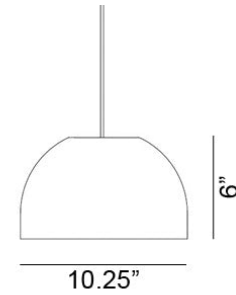

Bob Pendant Spec Sheet

Code / Color
19100106-30US / Black
19100101-30US / White

Technology
1 x 10 GU24 Puck LED Bulb
- Lumens: 800
- Color Temperature: 3000K
- Volts: 120
- Dimmable: Yes

Mounting
Designed to be mounted on standard
4-inch electrical box

Cord
- Length: 6 Feet
- Color: Black or White

Canopy
Black or White (Height: 1" x Diameter:
4.75")

Dimensions
- W 10.3 - inches
- H 6.0 - inches
- L 10.3 - inches

Certifications
cUL Certified

Manufacturer: Zero

Designer: Thomas Bernstrand

This spec sheet was generated on Feb 2025. For updated specifications, pricing, stock availability, and lead times, please scan the QR code.

AT FIVE

Tel: 646-770-4493 | Email: info@at-five.com