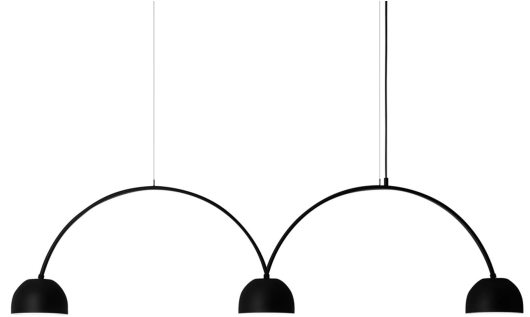

Bob Bow Pendant Spec Sheet

Code / Color
19102306-30US / Black
19102301-30US / White

Technology
3 x 10 GU24 Puck LED Bulb
- Lumens: 800
- Color Temperature: 3000K
- Volts: 120
- Dimmable: Yes

Mounting
Designed to be mounted on standard
4-inch electrical box

Cord
- Length: 6 Feet
- Color: White or Black

Canopy
Black or White (Height: 1" x Diameter:
4.75")

Dimensions
- H 23.0 - inches
- L 92.0 - inches

Certifications
cUL Certified

Manufacturer: Zero

Designer: Thomas Bernstrand