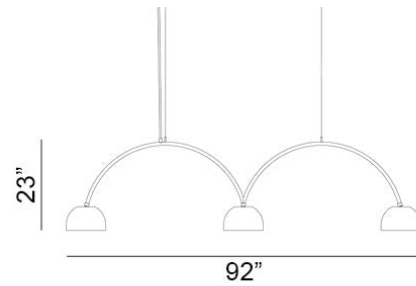

Bob Bow Pendant Spec Sheet

Code / Color
19102306-30US / Black
19102301-30US / White

Technology
3 x 10 GU24 Puck LED Bulb
- Lumens: 800
- Color Temperature: 3000K
- Volts: 120
- Dimmable: Yes

Mounting
Designed to be mounted on standard
4-inch electrical box

Cord
- Length: 6 Feet
- Color: White or Black

Canopy
Black or White (Height: 1" x Diameter:
4.75")

Dimensions
- H 23.0 - inches
- L 92.0 - inches

Certifications
cUL Certified

Manufacturer: Zero

Designer: Thomas Bernstrand