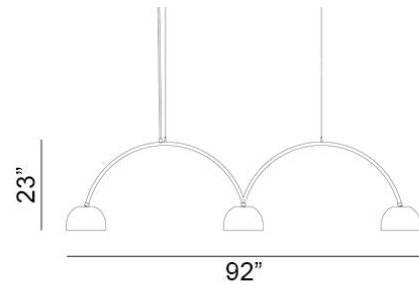

Bob Bow Pendant Spec Sheet

Code / Color
19102306-30US / Black
19102301-30US / White

Technology
3 x 10 GU24 Puck LED Bulb
- Lumens: 800
- Color Temperature: 3000K
- Volts: 120
- Dimmable: Yes

Mounting
Designed to be mounted on standard
4-inch electrical box

Cord
- Length: 6 Feet
- Color: White or Black

Canopy
Black or White (Height: 1" x Diameter:
4.75")

Dimensions
- H 23.0 - inches
- L 92.0 - inches

Certifications
cUL Certified

Manufacturer: Zero

Designer: Thomas Bernstrand

This spec sheet was generated on Jun 2026. For updated specifications, pricing, stock availability, and lead times, please scan the QR code.

AT FIVE

Tel: 646-770-4493 | Email: info@at-five.com

At Five is dedicated to sustainable lighting solutions designed to evolve with the spaces they inhabit. To support long-term use and reduce environmental impact, replacement parts are available for this product. For details or assistance, please reach out to us at: info@at-five.com.