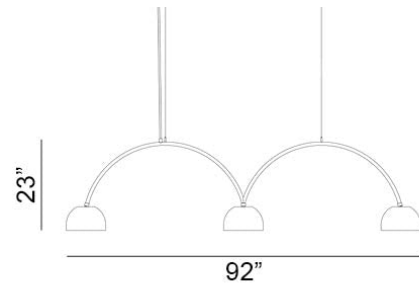

Bob Bow Pendant Spec Sheet

Code / Color
19102306-30US / Black
19102301-30US / White

Technology
3 x 10 GU24 Puck LED Bulb
- Lumens: 800
- Color Temperature: 3000K
- Volts: 120
- Dimmable: Yes

Mounting
Designed to be mounted on standard
4-inch electrical box

Cord
- Length: 6 Feet
- Color: White or Black

Canopy
Black or White (Height: 1" x Diameter:
4.75")

Dimensions
- H 23.0 - inches
- L 92.0 - inches

Certifications
cUL Certified

Manufacturer: Zero

Designer: Thomas Bernstrand