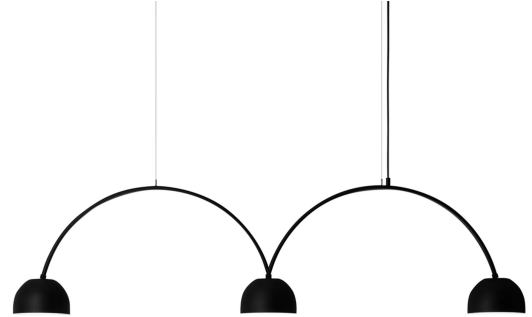

Bob Bow Pendant Spec Sheet

Code / Color
19102306-30US / Black
19102301-30US / White

Technology
3 x 10 GU24 Puck LED Bulb
- Lumens: 800
- Color Temperature: 3000K
- Volts: 120
- Dimmable: Yes

Mounting
Designed to be mounted on standard
4-inch electrical box

Cord
- Length: 6 Feet
- Color: White or Black

Canopy
Black or White (Height: 1" x Diameter:
4.75")

Dimensions
- H 23.0 - inches
- L 92.0 - inches

Certifications
cUL Certified

Manufacturer: Zero

Designer: Thomas Bernstrand

This spec sheet was generated on Jun 2026. For updated specifications, pricing, stock availability, and lead times, please scan the QR code.

AT FIVE

Tel: 646-770-4493 | Email: info@at-five.com

At Five is dedicated to sustainable lighting solutions designed to evolve with the spaces they inhabit. To support long-term use and reduce environmental impact, replacement parts are available for this product. For details or assistance, please reach out to us at: info@at-five.com.